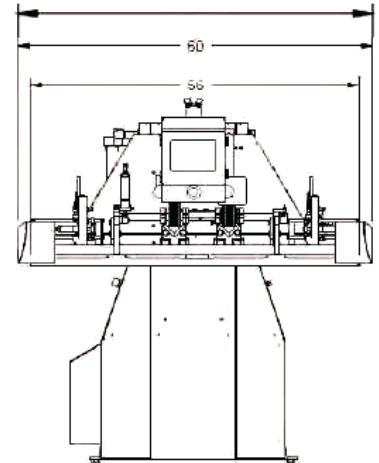

POULTRY | BEEF & PORK | FISH | PREPARED MEATS | CHEESE | NUTS
PRODUCE & FRESH-CUT | POWDERS | ORGANICS | INDUSTRIAL

Corr-Vac® MAP-VAC

The Corr-Vac® Modified Atmosphere Packaging Machine has a 1355mm/53.5" peatable seal pressure. Wrinkles and gussets are no longer an issue, the MAP-VAC simply seals right through them.

With Twin Teflon® gas-flush/vacuum probes at 9.25" or 15 inch spacing, the unit opens easily and can be 100% sanitized.

Electrical, pneumatics & vacuum pump in separate waterproof compartments

Corr-Vac® MAP-VAC Features:

- ▶ 100% stainless steel and FSMA, FDA, & USDA compliant, optional 3A dairy-grade
- ▶ Built-to IP69 specifications, ensuring IP67 compliance wash-down ready
- ▶ Seal bar lengths available 30, 54, and 62-inch
- ▶ B & R Controls
- ▶ Flexible probes reduce damage and extend life
- ▶ Multiple language options available on our easy to operate controller
- ▶ Floor mount, optional casters, or unit can be suspended over a conveyor
- ▶ Vacuum pump or optional liquid-ring and venturi
- ▶ Hot-bar or impulse sealing
- ▶ Bag-stretcher option to ensure wrinkle free bags
- ▶ One or two hand control options