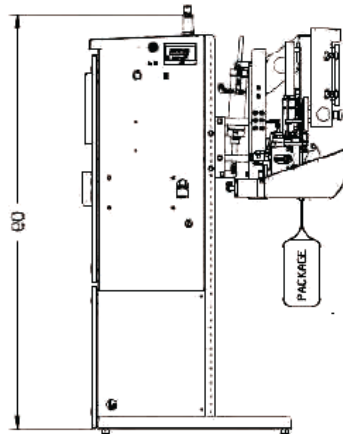

POULTRY | BEEF & PORK | FISH | PREPARED MEATS | CHEESE | NUTS
PRODUCE & FRESH-CUT | POWDERS | ORGANICS | INDUSTRIAL

Corr-Vac® MAP-VAC

The Corr-Vac® Modified Atmosphere Packaging Machine has a 1355mm/53.5" peatable seal pressure. Wrinkles and gussets are no longer an issue, the MAP-VAC simply seals right through them.

With Twin Teflon® gas-flush/vacuum probes at 9.25" or 15 inch spacing, the unit opens easily and can be 100% sanitized.

Electrical, pneumatics & vacuum pump in separate waterproof compartments

Corr-Vac® MAP-VAC Features:

- ▶ 100% stainless steel and FSMA, FDA, & USDA compliant, optional 3A dairy-grade
- ▶ Built-to IP69 specifications, ensuring IP67 compliance wash-down ready
- ▶ Seal bar lengths available 30, 54, and 62-inch
- ▶ B & R Controls
- ▶ Flexible probes reduce damage and extend life
- ▶ Multiple language options available on our easy to operate controller
- ▶ Floor mount, optional casters, or unit can be suspended over a conveyor
- ▶ Vacuum pump or optional liquid-ring and venturi
- ▶ Hot-bar or impulse sealing
- ▶ Bag-stretcher option to ensure wrinkle free bags
- ▶ One or two hand control options